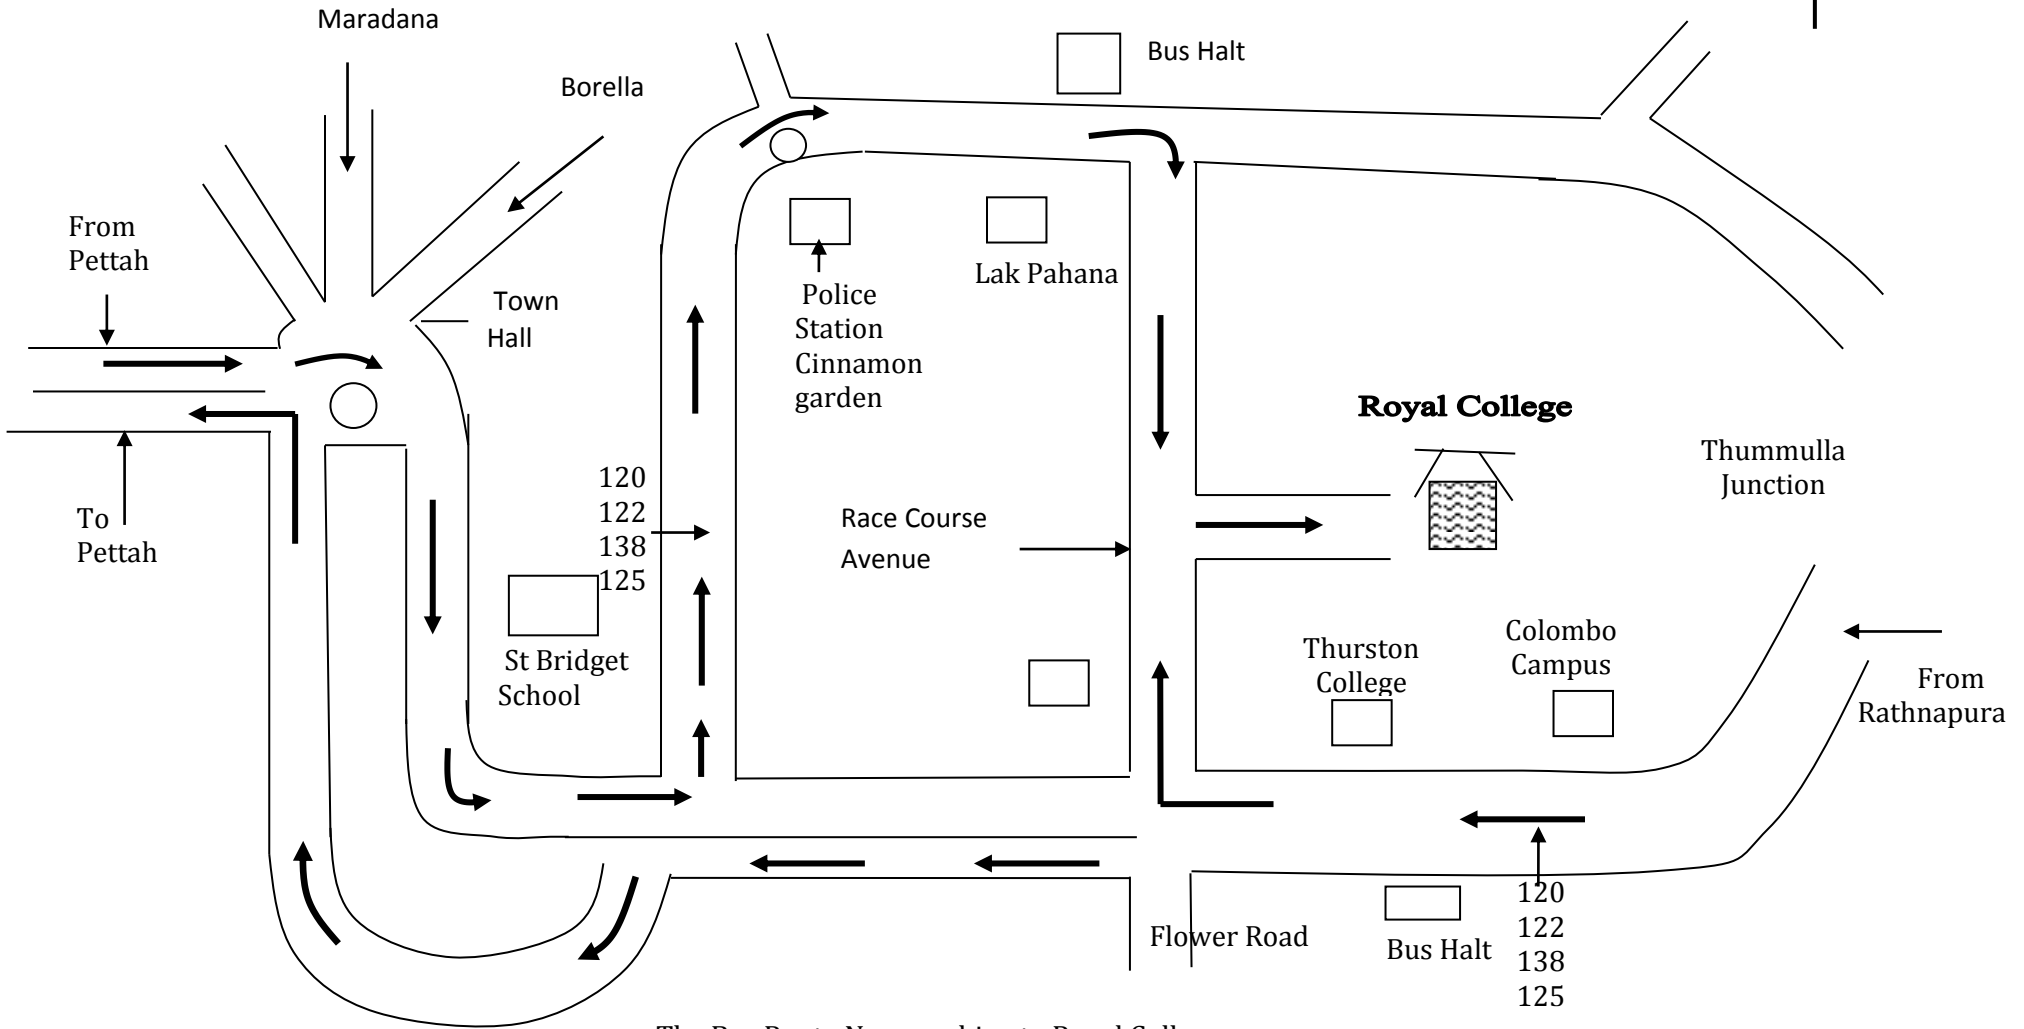

THE LOCATION FOR THE EXAMINATION CENTRE

Royal College, Colombo 07

The Bus Route Nos. reaching to Royal College

- 138 - Pettah - Nugegoda, Maharagama, Homagama, Kottawa
- 122 - Pettah - Awissawella, Ratnapura
- 120 - Pettah - Piliyandala, Horana
- 125 - Pettah - Ingiriya, Padukka

***All vehicles are operating one way.**